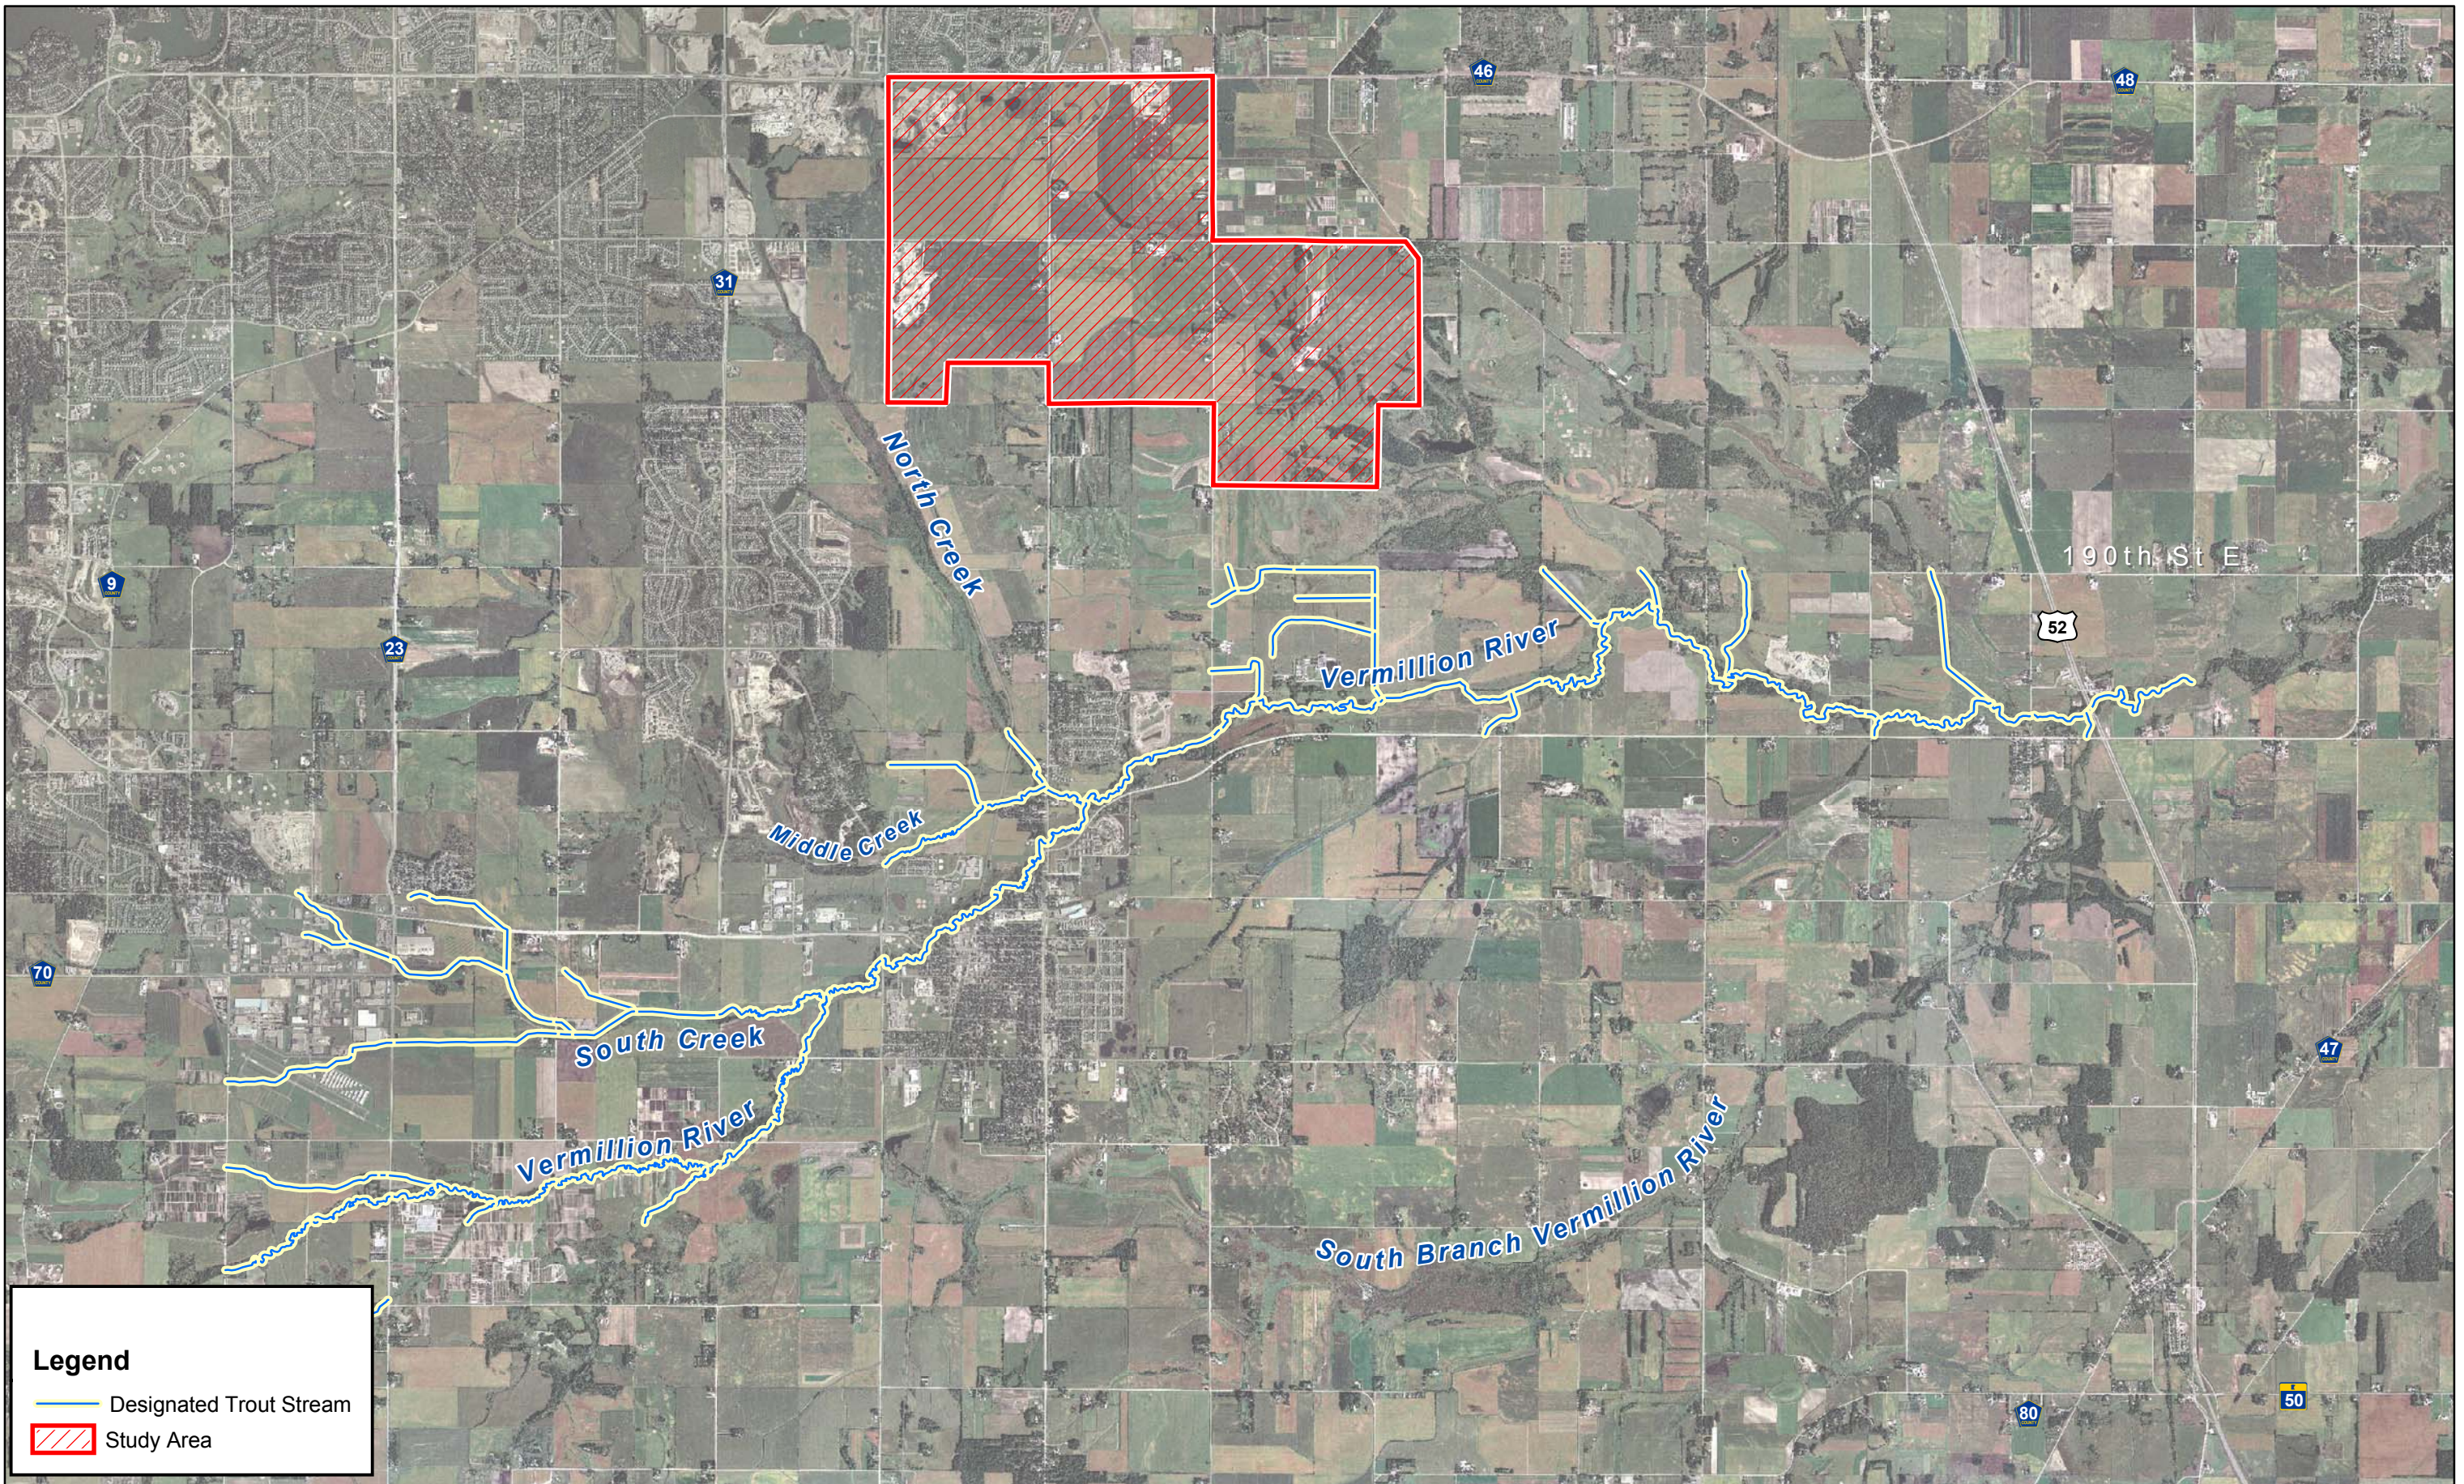

URS Corporation N:\31809572\projects\trout stream.mxd Date: 12/23/2004 10:36:26 AM Name: cserf

Legend

-  Designated Trout Stream
-  Study Area

Sand & Gravel Mining and Accessory Uses

Figure 4
Designated Trout Stream